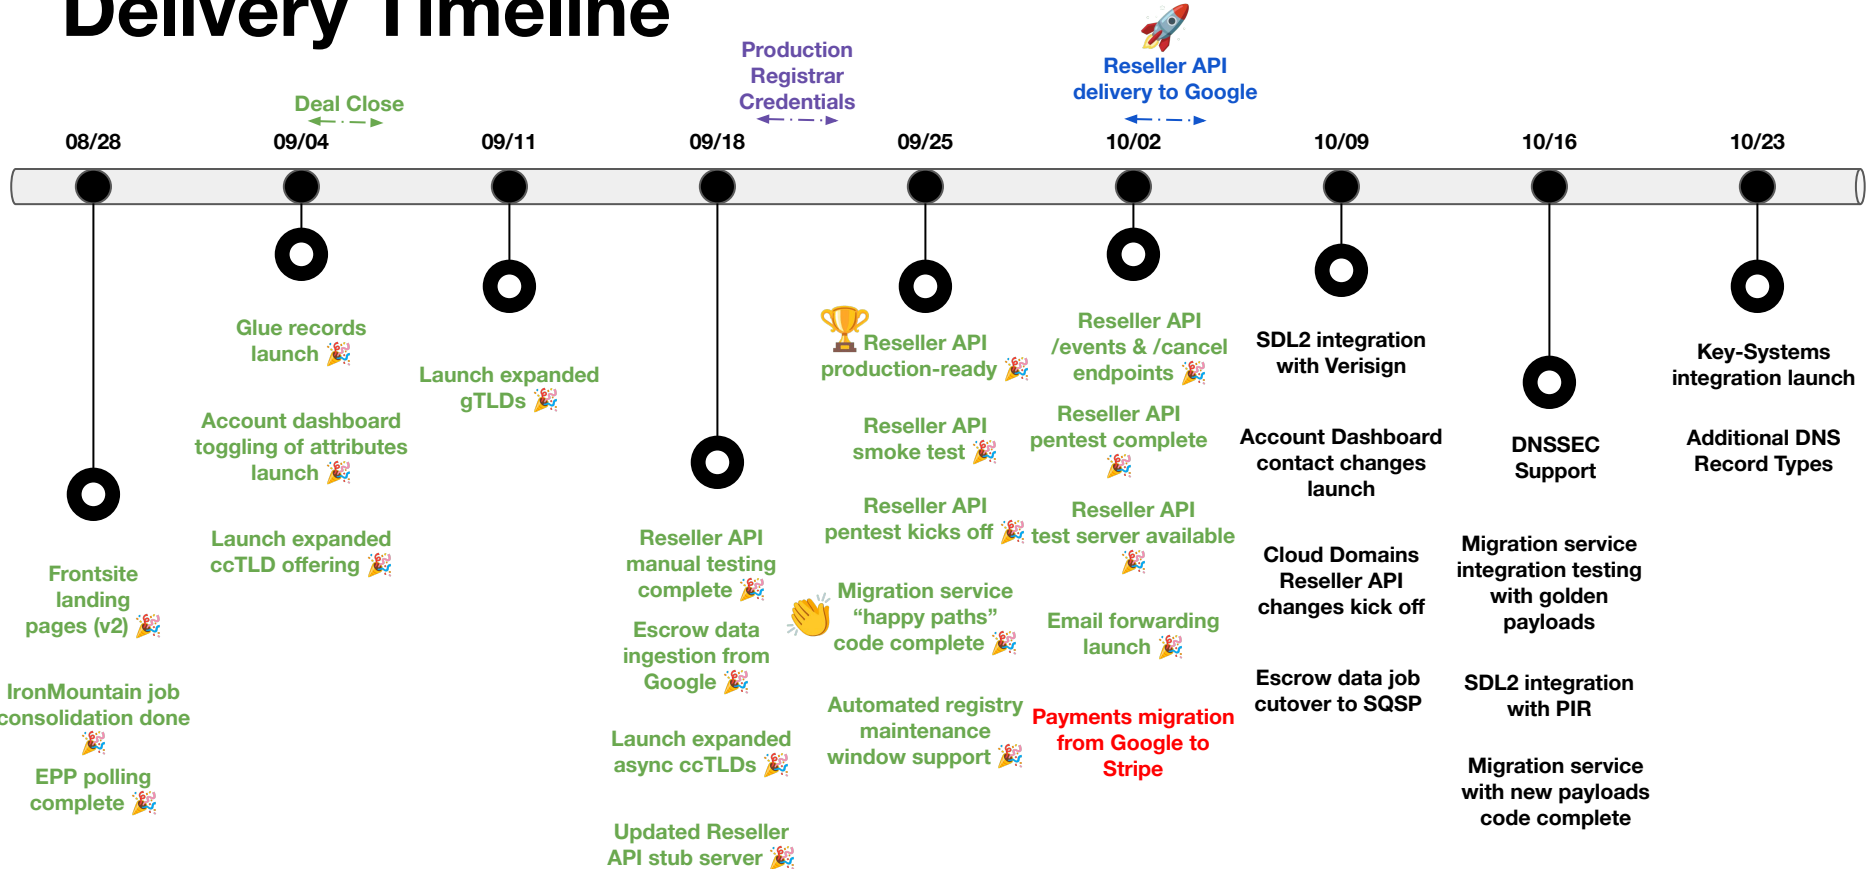

The Countdown

300

days

00

hours

00

minutes

Delivery Timeline

The Migration Engine

Google streamed migration data to Squarespace

Google streamed individual domains to Squarespace. We built a migration-service that exposes a REST API that Google used.

Integration & Orchestration

Migrating a domain requires data creation and updates across many systems. The migration-service sits in the middle listening for Google Domains and orchestrating between systems.

Changes allowed until the last moment

The system was designed to allow customers to update their domain settings even mid migration except for a small window (~10 sec).

```
10 receive()  
20 provision()  
30 on update goto 10  
40 finalize(🔒)
```