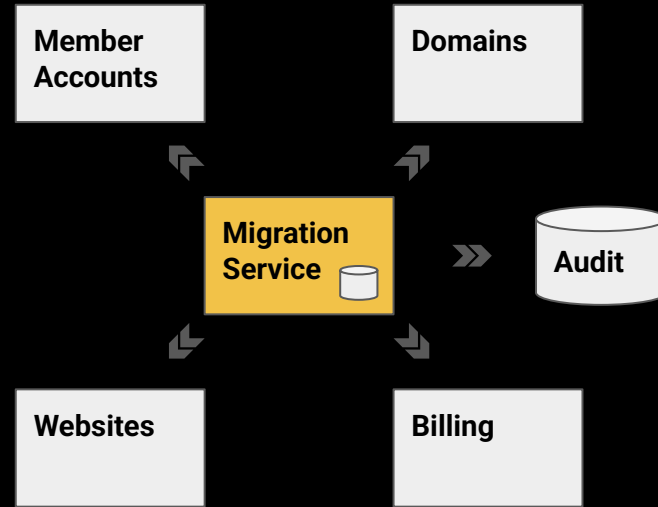

The Migration Engine

Google streamed migration data to Squarespace

Google streamed individual domains to Squarespace. We built a migration-service that exposes a REST API that Google used.

Integration & Orchestration

Migrating a domain requires data creation and updates across many systems. The migration-service sits in the middle listening for Google Domains and orchestrating between systems.

Changes allowed until the last moment