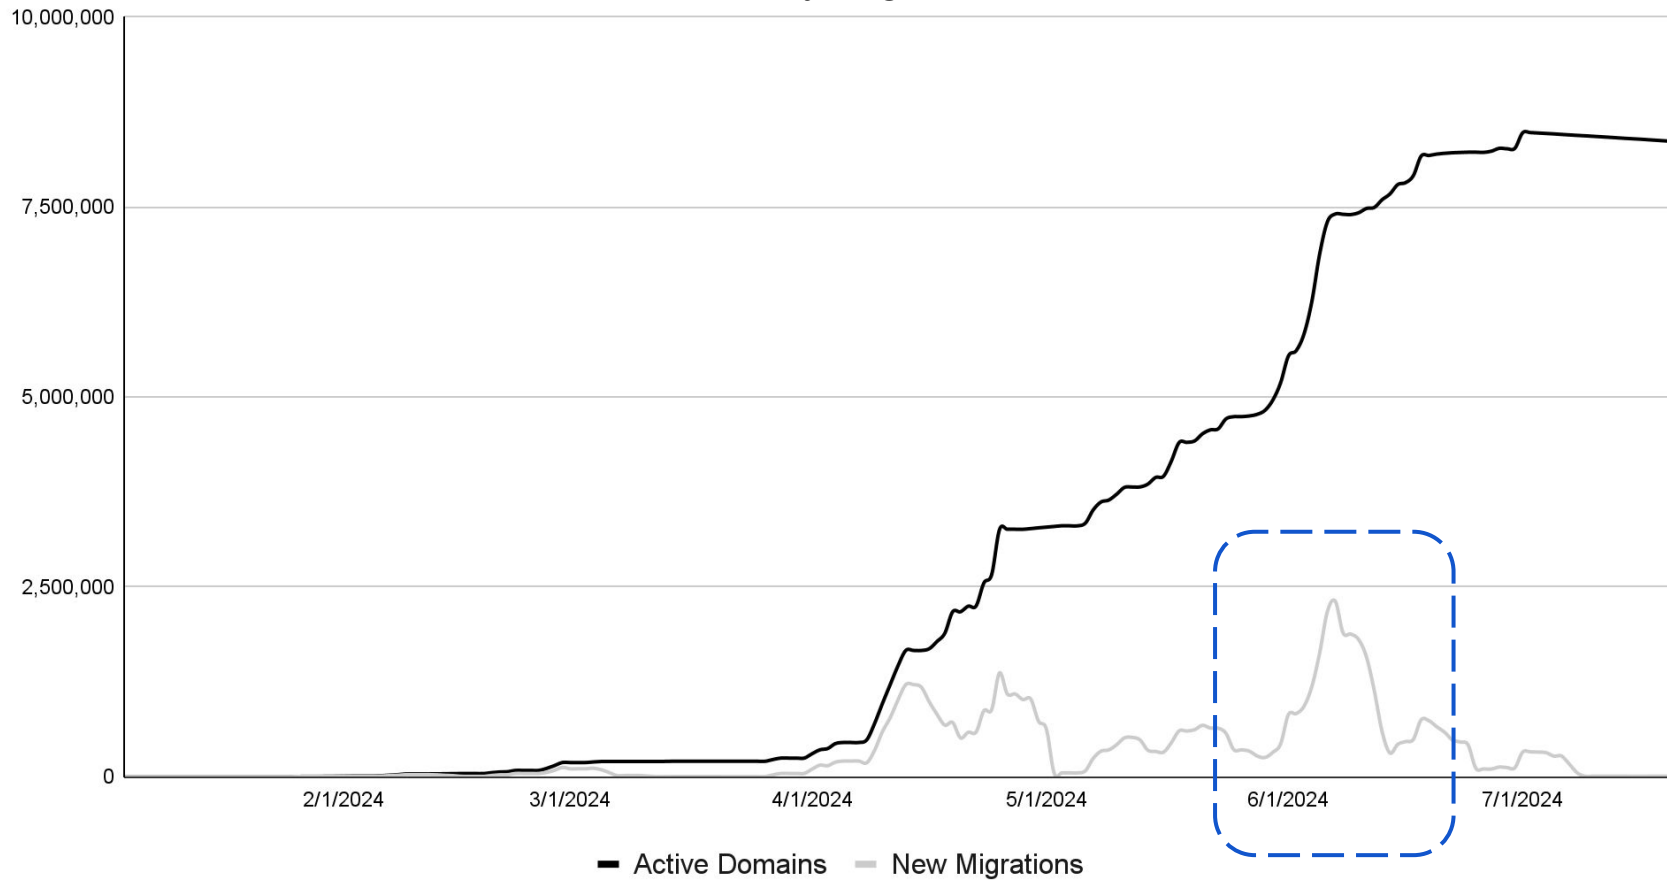

Migration Tracker

New Weekly Migrations