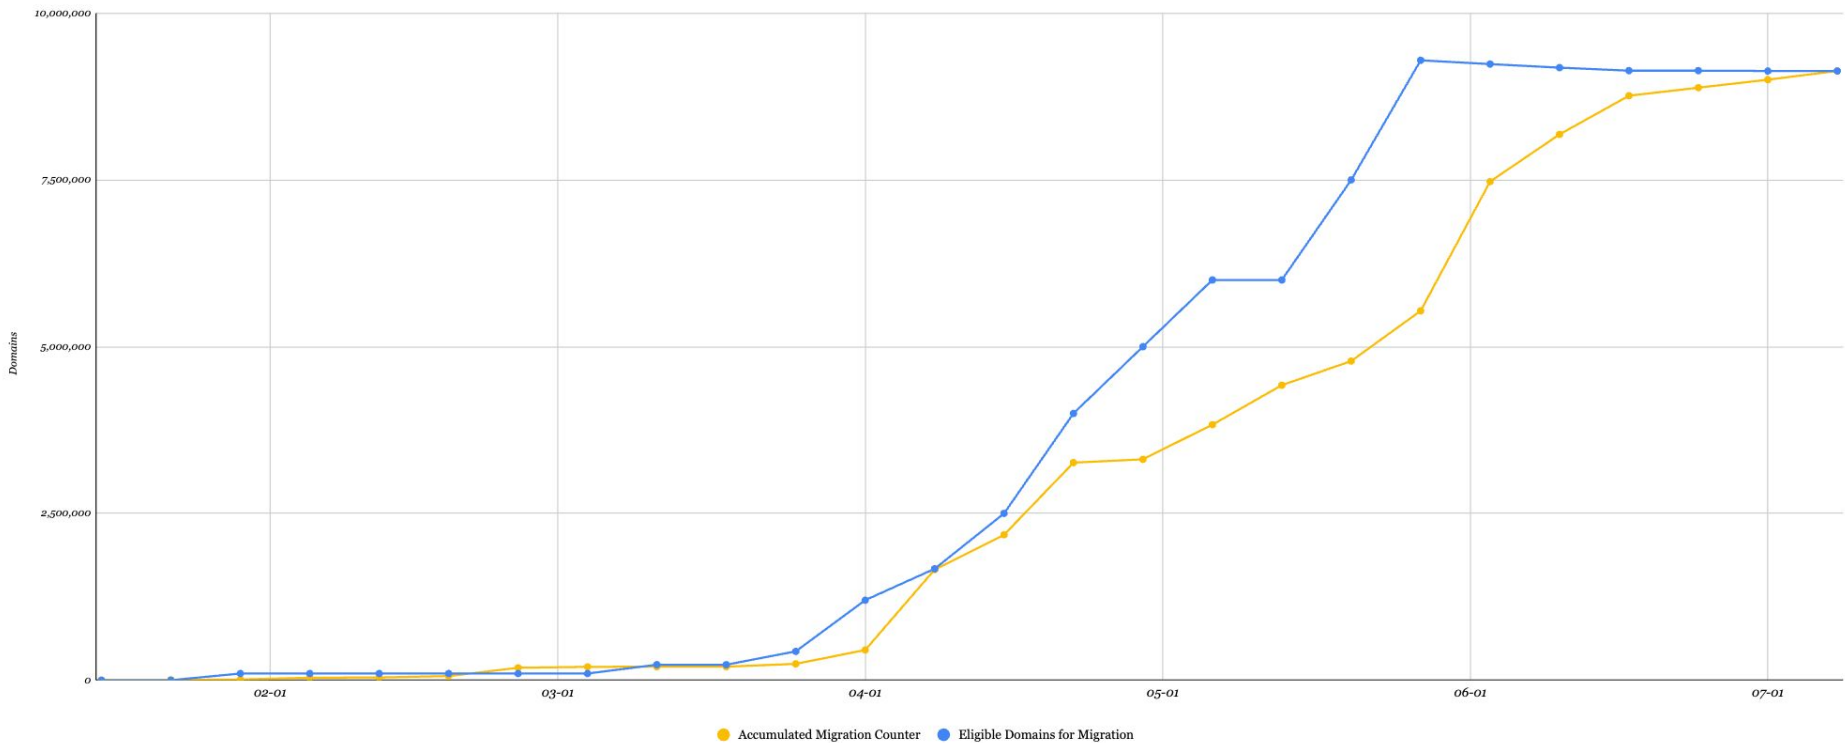

Daily Resold Domains

Reseller API Traffic Split

Reseller API SLA Scorecard

99.9% Target

Ten Months Later

Migration Tracker

Eligible vs. Migrated

Migration Tracker