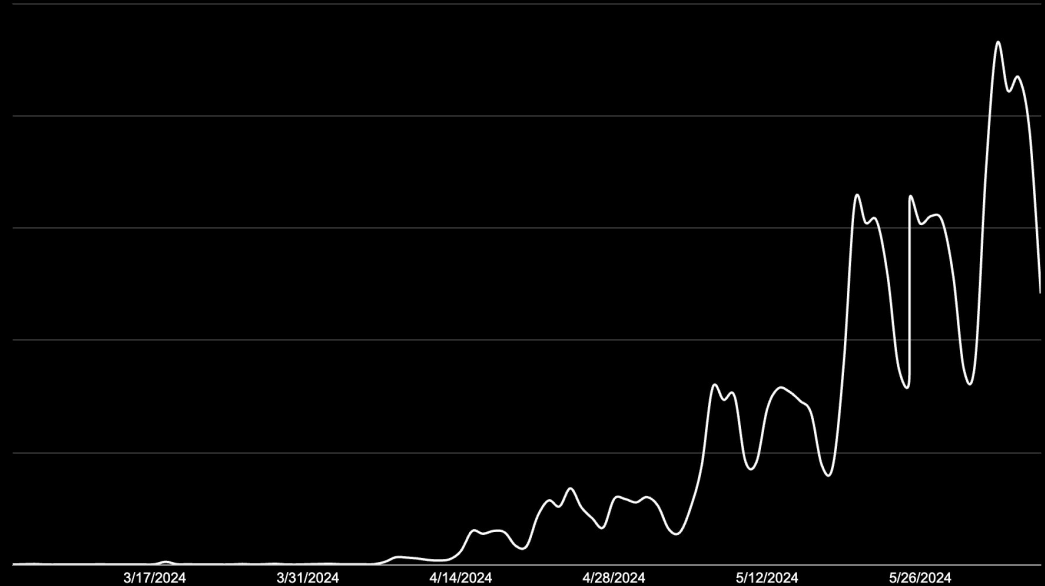

Reseller API Business

The screenshot shows the Google Workspace domain search page. At the top, the browser address bar displays "workspace.google.com". Below the address bar is the Google Workspace logo. The main heading reads "Let's find a domain name for your business". A sub-heading states: "Search for a domain that reflects your business's name or brand — this professional touch helps you build an online presence." A search input field contains the text "infinityllc" and has a magnifying glass icon on the right. Below the search field, a dropdown menu lists four domain options: "infinityllc.com", "infinityllc.net", "infinityllc.org", and "infinityllc.info".

Daily Resold Domains