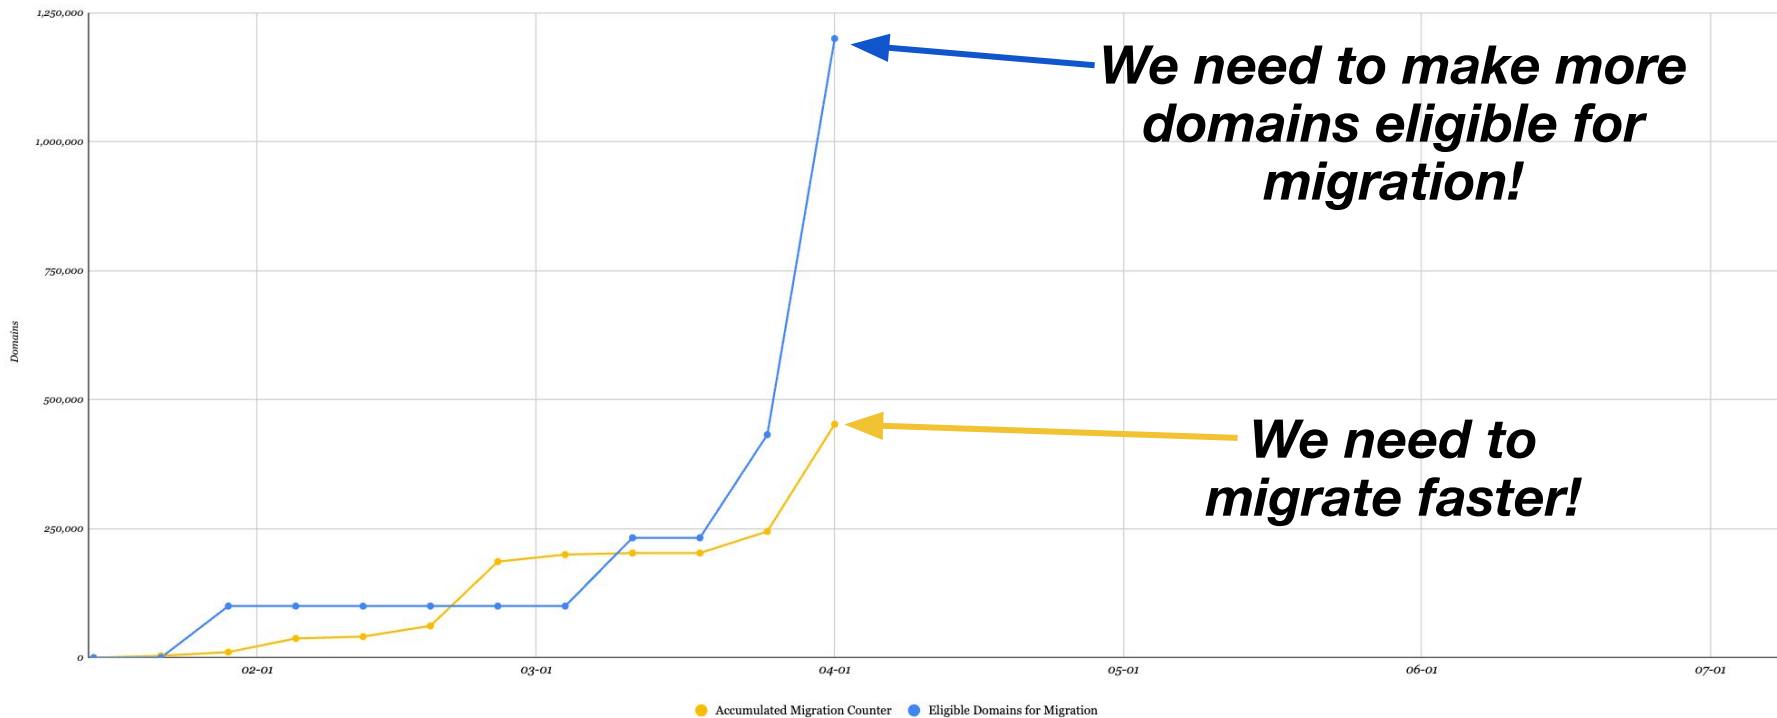

A Stressful Checkpoint

April 2024

The Countdown

90

days

00

hours

00

minutes

Migration Tracker

Eligible vs. Migrated

Migration Tracker

Eligible vs. Migrated

Domain Eligibility (Long-Tail)

Path to ~7MM:

-  Multiple “owners”
-  gTLD / ccTLD Parity
-  Google Workspace attached
-  Resold by Google Workspace
-  Resold by Google Cloud
-  Additional languages