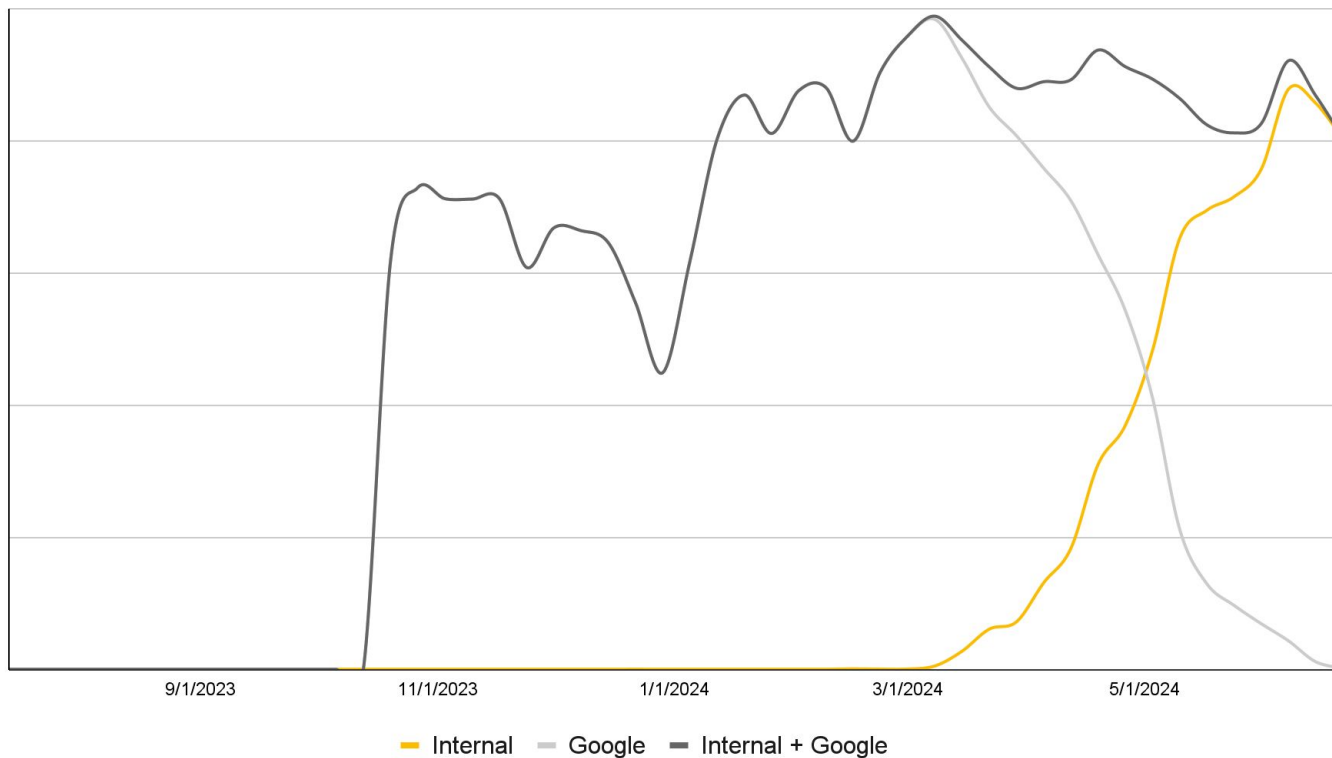

Reseller API Traffic Split